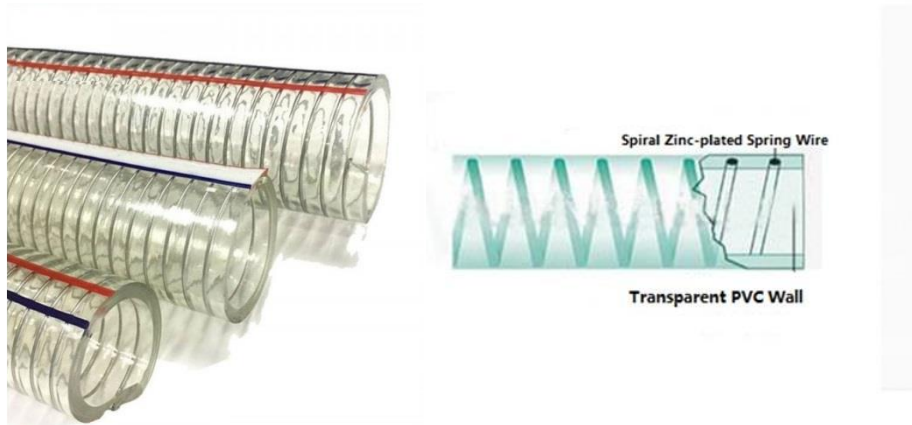

## Techflex PVC steel helix suction and discharge transparent hose

### Application:

The PVC steel wire spring hose is widely used for suction and discharge of water, oil and powdery articles in the industries, agriculture, engineering, foodstuffs and sanitation lines, the hose used for foodstuffs is made of special food grade pvc. It is non-toxic, light, without odor and transparent.

The food grade PVC steel wire spring wire spring hose can be used for conveying milk, beverage, distilled liquor, beer, jam and other foods.

We can also insert the cooper wire into hose. This hose can avoid the block of the flowing in the hose due to static, and protect users from getting electric shock or electric current impingement.

### Characteristics:

- Lightweight, flexible with small bending radius.
- Durable against the external impact, chemical and climate
- Transparent, easy to check the contents.
- Anti-UV, anti-aging, long working life