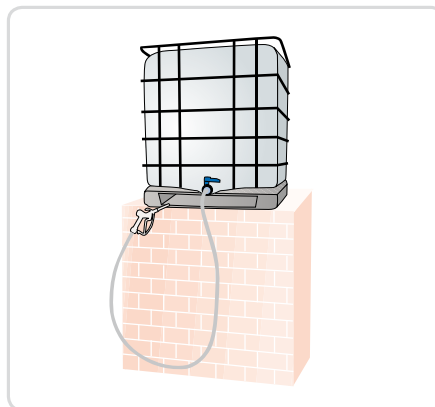

PT. Acessórios para Uréia As soluções Piusi são práticas na aplicação, versáteis às múltiplas instalações e são realizadas com materiais resistentes e compatíveis com a Uréia.

Suction connections SEC

HDPE plastic for CDS suction tube

PRODUCTS' RANGE

Code	Description
R15452000	Suction connection SEC

Gravity kit

Manual nozzle + IBC bottom adapter

PRODUCTS' RANGE

Code	Description
F15517000	Gravity kit

Suction connections PDC (Piusi DEF Coupler)

B - Hose reel with hose

A - Hose reel without hose

Hose reel installations:

1. Roof installation
2. Wall installation
3. Ground installation

FEATURES

ON REQUEST

Hand protections

Accessories included