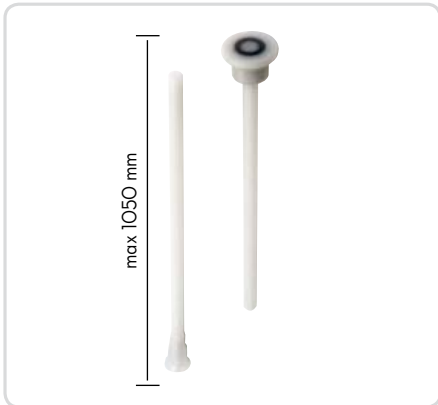

PRODUCTS' RANGE

Code	Description
R15452000	Suction connection SEC

Gravity kit

Manual nozzle + IBC bottom adapter

PRODUCTS' RANGE

Code	Description
F15517000	Gravity kit

Suction connections PDC (Piusi DEF Coupler)

for typical stainless steel connectors.

PRODUCTS' RANGE

Code	Description
F18910000	Piusi DEF coupler

Suction hose

PRODUCTS' RANGE

Code	Description
F15606020	Suction hose with plug head 2" BSP
F15606000	Suction hose wwith plug head 56x4