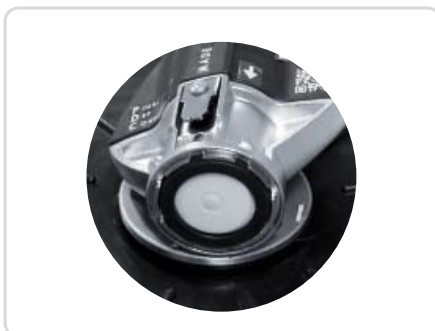

PRODUCTS' RANGE

Code	Description
R15452000	Suction connection SEC

Gravity kit

Manual nozzle + IBC bottom adapter

PRODUCTS' RANGE

Code	Description
F15517000	Gravity kit

Suction connections PDC (Piusi DEF Coupler)

for typical stainless steel connectors.

PRODUCTS' RANGE

Code	Description
F18910000	Piusi DEF coupler

Suction hose

PRODUCTS' RANGE

Code	Description
F15606020	Suction hose with plug head 2" BSP
F15606000	Suction hose wwith plug head 56x4

Kit bottom connection

PRODUCTS' RANGE

Code	Description
F15515010	Kit bottom connection

External suction hose

with IBC bottom valve adapter and check valve.

PRODUCTS' RANGE

Code	Description
F15515000	External suction hose