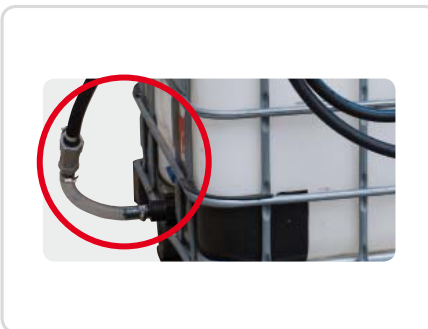

Kit bottom connection

PRODUCTS' RANGE

Code	Description
F15515010	Kit bottom connection