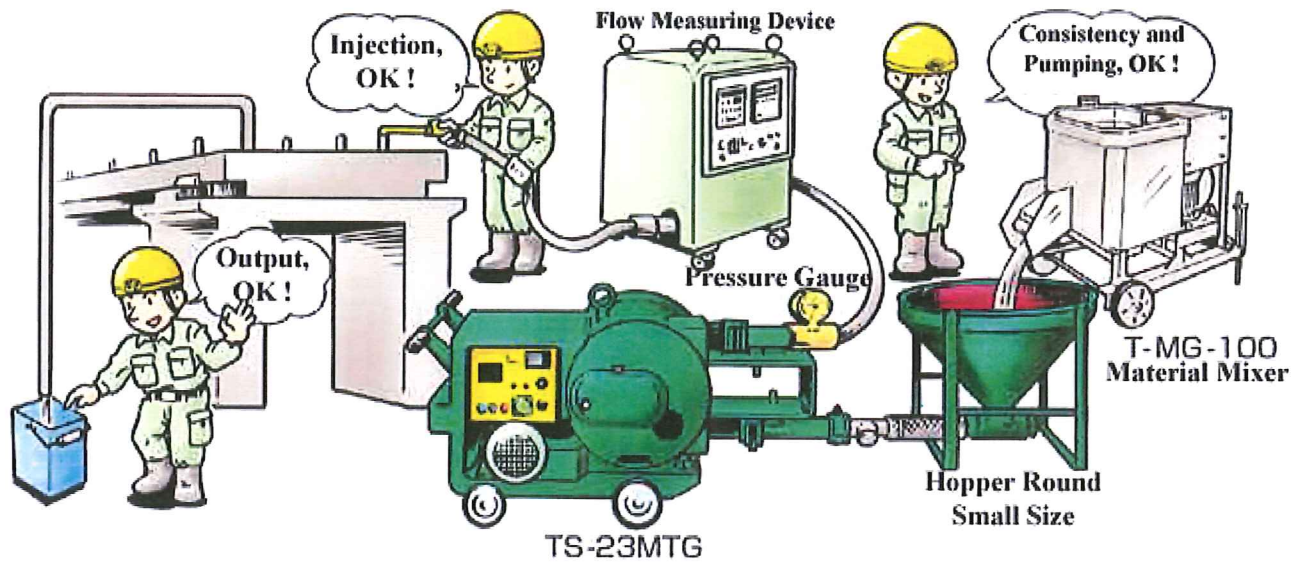

Grouting

Grout Pumps

Tomosada Grout Pumps

- [One-Stroke Injection Type](#)
- [Three Phase 200 V Strong Type Injection Pump](#)
- [Single Phase Type 100 V](#)
- [Large Pump](#)